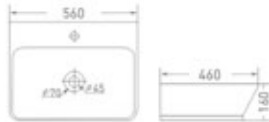

1740
Table Mounted
Size : 510 x 390 x 140 mm
 Color

1749
Table Mounted
Size : 490 x 355 x 140 mm
 Color

1739
Table Mounted
Size : 410 x 145 mm
 Color

1713
Table Mounted
Size : 400 x 400 x 150 mm
 Color

1723
Table Mounted
Size : 580 x 350 x 115 mm
 Color

1712
Table Mounted
Size : 550 x 380 x 130 mm
 Color

1649
Table Mounted
Size : 510 x 360 x 150 mm
 Color

Mid-Sized & Compact Ceramic Wash Basins

▲

1724

Table/Wall Mounted

Size : 560 x 460 x 160 mm

Color