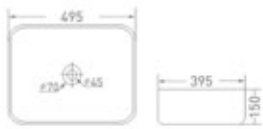

Size : 600 x 400 x 150 mm

Color

▲
1652

Table Mounted

Size : 600 x 380 x 160 mm

Color

Large Ceramic Wash Basins

▲
1782
 Table Mounted
 Size : 650 x 380 x 115 mm
 Color □

▲
1783 - Glossy White
 Table Mounted
 Size : 560 x 355 x 120 mm
 □ Color

▲
1770
 Table Mounted
 Size : 640 x 410 x 130 mm
 □ Color

Mid-Sized & Compact Ceramic Wash Basins

The needs and desires of the urban modern family strongly influenced the creation of this range, resulting in a contemporary, highly adaptable range of basins which are perfect for compact bathrooms. This collection is practical without compromising on style.

1760
 Table Mounted
 Size : 550 x 400 x 140 mm
 Color

1761
 Table Mounted
 Size : 380 x 380 x 140 mm
 Color

▲

1769

Table Mounted

Size : 505 x 380 x 160 mm

Color

▶ **1768**

Table Mounted

Size : 405 x 405 x 160 mm

Color

1746
Table Mounted
Size : 495 x 395 x 150 mm
 Color

1745
Table Mounted
Size : 390 x 390 x 140 mm
 Color

1718
Table Mounted
Size : 460 x 325 x 140 mm
 Color

1714
Table Mounted
Size : 490 x 400 x 150 mm
 Color