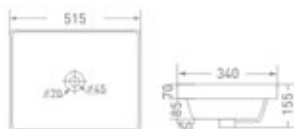

▲
1720
Semi Counter
Size : 515 x 340 x 155 mm
Color ☐