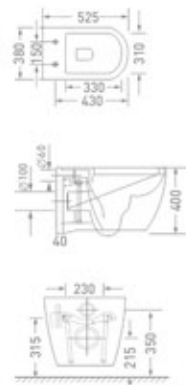

Size : 535 x 345 x 400 mm

Color

Soft-Close
Toilet Seat

1549 - J

WC with PVC Seat Cover

Size : 525 x 380 x 400 mm

Color

Soft-Close
Toilet Seat

WALL HUNG TOILETS WITH PVC SEAT COVER

▲
1814

WC with PVC Seat Cover
Size : 500 x 355 x 380 mm
Color

Wall Hung Toilets with PVC Seat Cover

◀ **1570**

WC with PVC Seat Cover

Size : 520 x 360 x 395 mm

Color