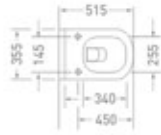

Size : 510 x 355 x 415 mm

Color

Easy-Remove
Toilet Seat System

Soft-Close
Toilet Seat

Premium Wall Hung Toilets with Ultra Slim UF Seat Cover

1823
 WC with UF Seat Cover
 Size : 515 x 355 x 405 mm
 Color □