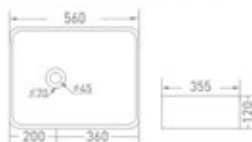

1754
 Table/Wall Mounted
 Size : 600 x 420 x 120 mm
 Color

1747
 Table Mounted
 Size : 605 x 425 x 150 mm
 Color

▲
1728

Table Mounted

Size : 715 x 410 x 145 mm

Color

▲
1772

Table/Wall Mounted

Size : 600 x 400 x 150 mm

Color

▲
1652

Table Mounted

Size : 600 x 380 x 160 mm

Color

Large Ceramic Wash Basins

▲
1782
 Table Mounted
 Size : 650 x 380 x 115 mm
 Color □

▲
1783 - Glossy White
 Table Mounted
 Size : 560 x 355 x 120 mm
 □ Color

▲
1770
 Table Mounted
 Size : 640 x 410 x 130 mm
 □ Color

Mid-Sized & Compact Ceramic Wash Basins

The needs and desires of the urban modern family strongly influenced the creation of this range, resulting in a contemporary, highly adaptable range of basins which are perfect for compact bathrooms. This collection is practical without compromising on style.