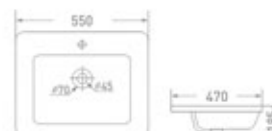

1777 - White
Table Mounted
Size : 560 x 395 x 150 mm
 Color

1776 - White
Table Mounted
Size : 410 x 380 x 150 mm
 Color

1604
Table Mounted
Size : 410 x 330 x 130 mm
 Color

Mid-Sized & Compact Ceramic Wash Basins

1526
Table Mounted
Size : 460 x 160 mm
□ Color

1605
Table Mounted
Size : 410 x 160 mm
□ Color

1732
Table Mounted
Size : 365 x 135 mm
□ Color

1603
Table Mounted
Size : 280 x 100 mm
□ Color

1743
 Semi Counter
 Size : 600 x 465 x 160 mm
 Color