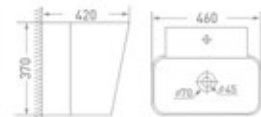

◀ **1781**
Wall Mounted
Size : 460 x 420 x 370 mm
Color ☐