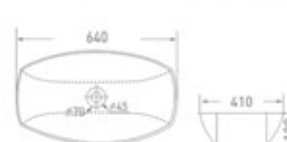

Size : 600 x 400 x 150 mm

Color

▲
1652

Table Mounted

Size : 600 x 380 x 160 mm

Color

Large Ceramic Wash Basins

▲
1782
 Table Mounted
 Size : 650 x 380 x 115 mm
 Color □

▲
1783 - Glossy White
 Table Mounted
 Size : 560 x 355 x 120 mm
 □ Color

▲
1770
 Table Mounted
 Size : 640 x 410 x 130 mm
 □ Color

Mid-Sized & Compact Ceramic Wash Basins

The needs and desires of the urban modern family strongly influenced the creation of this range, resulting in a contemporary, highly adaptable range of basins which are perfect for compact bathrooms. This collection is practical without compromising on style.