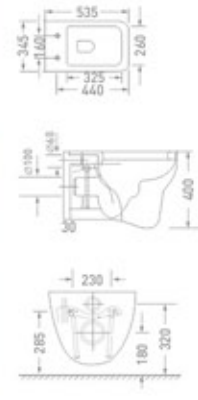

Color

Easy-Remove
Toilet Seat System

Soft-Close
Toilet Seat

Rimless
Design

1819

Rimless WC with Slim UF Seat Cover

Size : 510 x 370 x 420 mm

Color

Easy-Remove
Toilet Seat System

Soft-Close
Toilet Seat

Rimless
Design

◀ **1824**
Rimless WC with Slim UF Seat Cover
Size : 520 x 355 x 420 mm
Color

-  Easy-Remove Toilet Seat System
-  Soft-Close Toilet Seat
-  Rimless Design

◀ **1538 - UF R**
Rimless WC with Slim UF Seat Cover
Size : 535 x 345 x 400 mm
Color

-  Easy-Remove Toilet Seat System
-  Soft-Close Toilet Seat
-  Rimless Design

◀ **1538 - R**
Rimless WC with PVC Seat Cover
Size : 535 x 345 x 400 mm
Color