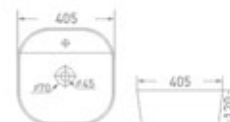

▲

7064 - Glossy White

Table Mounted

Size : 405 x 405 x 120 mm

☐ Color