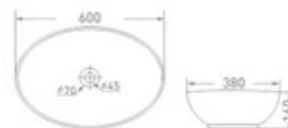

Size : 600 x 400 x 150 mm

Color

▲
1652

Table Mounted

Size : 600 x 380 x 160 mm

Color

Large Ceramic Wash Basins

▲
1782
 Table Mounted
 Size : 650 x 380 x 115 mm
 Color □

▲
1783 - Glossy White
 Table Mounted
 Size : 560 x 355 x 120 mm
 □ Color

▲
1770
 Table Mounted
 Size : 640 x 410 x 130 mm
 □ Color

Mid-Sized & Compact Ceramic Wash Basins

The needs and desires of the urban modern family strongly influenced the creation of this range, resulting in a contemporary, highly adaptable range of basins which are perfect for compact bathrooms. This collection is practical without compromising on style.