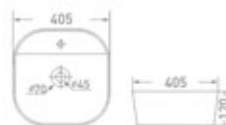

Matt Ceramic Wash Basins

With a striking theme of bold, dramatic design – each Matt Finish Wash Basin in our collection is a signature piece which will provide a focal point for your bathroom.

7067 - Matt Black
 Table Mounted
 with Pop-up waste coupling
 Size : 615 x 360 x 110 mm

■ Color

7065 - Matt Black
 Table Mounted
 with Pop-up waste coupling
 Size : 505 x 385 x 120 mm
 Color ■

7064 - Matt Black
 Table Mounted
 with Pop-up waste coupling
 Size : 405 x 405 x 120 mm
 Color ■

7067 - Matt Grey
 Table Mounted
 with Pop-up waste coupling
 Size : 615 x 360 x 110 mm
 Color