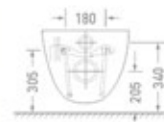

Size : 520 x 355 x 365 mm

Color

Soft-Close
Toilet Seat

◀ **1813**

WC with PVC Seat Cover

Size : 480 x 320 x 415 mm

Color

Soft-Close
Toilet Seat