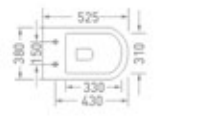

Soft-Close
Toilet Seat