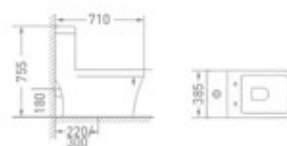

Couple Suite Toilets