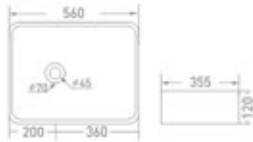

▲ **1783 - Matt Black**

Table Mounted

Size : 560 x 355 x 120 mm

Color ■

▲ **7072 - Carrara Matt Finish**

Table Mounted

Size : 590 x 420 x 140 mm

Color □