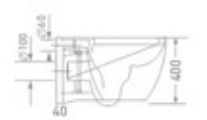

Soft-Close
Toilet Seat