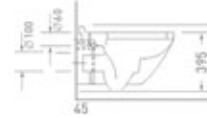

WALL HUNG TOILETS WITH PVC SEAT COVER

▲
1814

WC with PVC Seat Cover
Size : 500 x 355 x 380 mm
Color

Wall Hung Toilets with PVC Seat Cover

◀ **1570**

WC with PVC Seat Cover

Size : 520 x 360 x 395 mm

Color