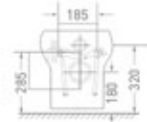

Soft-Close
Toilet Seat