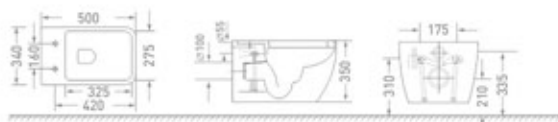

PREMIUM WALL HUNG TOILETS WITH UF SEAT COVER

▲
1804

WC with UF Seat Cover

Size : 500 x 340 x 350 mm

Color □

Easy-Remove
Toilet Seat System

Soft-Close
Toilet Seat

Premium Wall Hung Toilets with UF Seat Cover