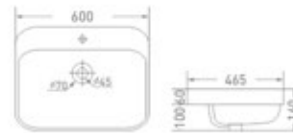

1777 - White
Table Mounted
Size : 560 x 395 x 150 mm
 Color

1776 - White
Table Mounted
Size : 410 x 380 x 150 mm
 Color

1604
Table Mounted
Size : 410 x 330 x 130 mm
 Color

Mid-Sized & Compact Ceramic Wash Basins

1526
Table Mounted
Size : 460 x 160 mm
□ Color

1605
Table Mounted
Size : 410 x 160 mm
□ Color

1732
Table Mounted
Size : 365 x 135 mm
□ Color

1603
Table Mounted
Size : 280 x 100 mm
□ Color

1743
 Semi Counter
 Size : 600 x 465 x 160 mm
 Color