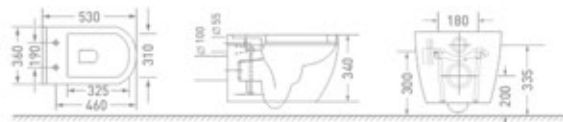

▲
1822
WC with UF Seat Cover
Size : 570 x 380 x 370 mm
Color □