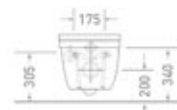

◀ **1816**
WC with UF Slim Seat Cover
Size : 570 x 350 x 330 mm
Color □