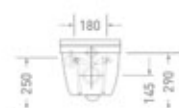

Wall Hung Toilets with PVC Seat Cover