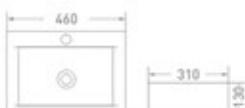

Size : 405 x 405 x 120 mm

Color

1719
Table/Wall Mounted
Size : 510 x 360 x 120 mm
 Color

1622
Table/Wall Mounted
Size : 450 x 345 x 135 mm
 Color

1537
Table/Wall Mounted
Size : 330 x 295 x 125 mm
 Color

Mid-Sized & Compact Ceramic Wash Basins

▲
1556

Table/Wall Mounted

Size : 460 x 395 x 150 mm

Color

▲
1564

Table/Wall Mounted

Size : 460 x 310 x 130 mm

Color

▲
1555

Table/Wall Mounted

Size : 390 x 305 x 120 mm

Color

1539
Table Mounted
Size : 480 x 370 x 130 mm
 Color

1757
Table Mounted
Size : 520 x 405 x 155 mm
 Color

1626
Table Mounted
Size : 480 x 370 x 125 mm
 Color