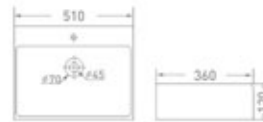

1712
Table Mounted
Size : 550 x 380 x 130 mm
 Color

1649
Table Mounted
Size : 510 x 360 x 150 mm
 Color

Mid-Sized & Compact Ceramic Wash Basins

▲

1724

Table/Wall Mounted

Size : 560 x 460 x 160 mm

Color

▲

7065 - Glossy White

Table Mounted

Size : 505 x 385 x 120 mm

Color

▲

7064 - Glossy White

Table Mounted

Size : 405 x 405 x 120 mm

Color

1719
Table/Wall Mounted
Size : 510 x 360 x 120 mm
 Color

1622
Table/Wall Mounted
Size : 450 x 345 x 135 mm
 Color

1537
Table/Wall Mounted
Size : 330 x 295 x 125 mm
 Color

Mid-Sized & Compact Ceramic Wash Basins