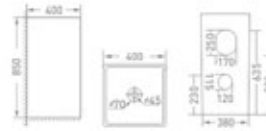

▲
1742
 Wall Mounted
 Size : 440 x 425 x 320 mm
 Color

◀ **1781**
 Wall Mounted
 Size : 460 x 420 x 370 mm
 Color

1637
Under Counter
Size : 470 x 340 x 200 mm
Color

1715
Under Counter
Size : 500 x 415 x 190 mm
Color

CERAMIC PEDESTAL WASH BASINS

Ceramic Pedestal Wash Basins

1778
Floor Mounted
Size : 400 x 850 mm
 Color

1780
Floor Mounted
Size : 400 x 400 x 850 mm
 Color

1750
Floor Mounted
Size : 510 x 460 x 860 mm
 Color