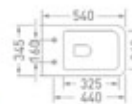

Soft-Close
Toilet Seat