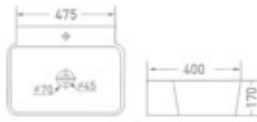

1646
 Table/Wall Mounted
 Size : 530 x 410 x 185 mm
 Color

1650 - R
 Table/Wall Mounted
 Size : 420 x 300 x 120 mm
 Color

1651 - L
 Table/Wall Mounted
 Size : 420 x 300 x 120 mm
 Color

Mid-Sized & Compact Ceramic Wash Basins