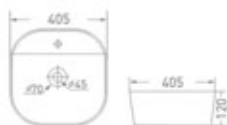

Matt Ceramic Wash Basins

With a striking theme of bold, dramatic design – each Matt Finish Wash Basin in our collection is a signature piece which will provide a focal point for your bathroom.

7067 - Matt Black
 Table Mounted
 with Pop-up waste coupling
 Size : 615 x 360 x 110 mm

■ Color

7065 - Matt Black
 Table Mounted
 with Pop-up waste coupling
 Size : 505 x 385 x 120 mm
 Color ■

7064 - Matt Black
 Table Mounted
 with Pop-up waste coupling
 Size : 405 x 405 x 120 mm
 Color ■

7067 - Matt Grey
 Table Mounted
 with Pop-up waste coupling
 Size : 615 x 360 x 110 mm
 Color

7065 - Matt Grey
 Table Mounted
 with Pop-up waste coupling
 Size : 505 x 385 x 120 mm
 Color

7064 - Matt Grey
 Table Mounted
 with Pop-up waste coupling
 Size : 405 x 405 x 120 mm
 Color

Matt Ceramic Wash Basins