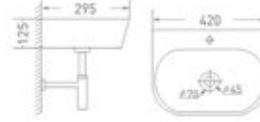

1771
Table/Wall Mounted
Size : 420 x 295 x 125 mm
☐ Color