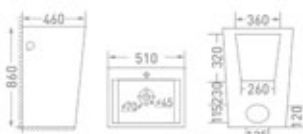

CERAMIC PEDESTAL WASH BASINS

Ceramic Pedestal Wash Basins

1778
Floor Mounted
Size : 400 x 850 mm
 Color

1780
Floor Mounted
Size : 400 x 400 x 850 mm
 Color

1750
Floor Mounted
Size : 510 x 460 x 860 mm
 Color