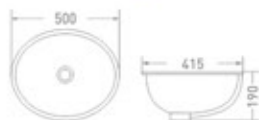

▲
1742
 Wall Mounted
 Size : 440 x 425 x 320 mm
 Color

◀ **1781**
 Wall Mounted
 Size : 460 x 420 x 370 mm
 Color

1637
Under Counter
Size : 470 x 340 x 200 mm
Color

1715
Under Counter
Size : 500 x 415 x 190 mm
Color

CERAMIC PEDESTAL WASH BASINS

Ceramic Pedestal Wash Basins

1778
Floor Mounted
Size : 400 x 850 mm
 Color

1780
Floor Mounted
Size : 400 x 400 x 850 mm
 Color

1750
Floor Mounted
Size : 510 x 460 x 860 mm
 Color