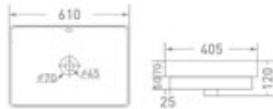

▲
1720
Semi Counter
Size : 515 x 340 x 155 mm
Color ☐