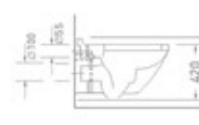

Color

Easy-Remove
Toilet Seat System

Soft-Close
Toilet Seat

Rimless
Design

1819

Rimless WC with Slim UF Seat Cover

Size : 510 x 370 x 420 mm

Color