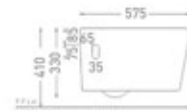

1811
 WC with UF Seat Cover
 Size : 540 x 380 x 410 mm
 Color □

◀ **1816**
WC with UF Slim Seat Cover
Size : 570 x 350 x 330 mm
Color □

Easy-Remove Toilet Seat System

Soft-Close Toilet Seat

◀ **1816 - Glossy Black**
WC with UF Slim Seat Cover
Size : 570 x 350 x 330 mm
Color ■