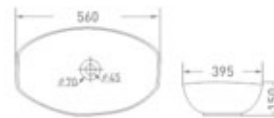

1774
Table Mounted
Size : 500 x 405 x 105 mm
 Color

1735
Table Mounted
Size : 420 x 420 x 135 mm
 Color

1773
Table Mounted
Size : 360 x 350 x 130 mm
 Color

1744
Table Mounted
Size : 300 x 300 x 115 mm
 Color

1777 - White
Table Mounted
Size : 560 x 395 x 150 mm
 Color

1776 - White
Table Mounted
Size : 410 x 380 x 150 mm
 Color

1604
Table Mounted
Size : 410 x 330 x 130 mm
 Color

Mid-Sized & Compact Ceramic Wash Basins