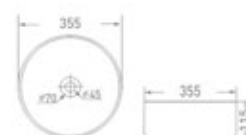

7073 - Matt Silver ▶
Table Mounted
Size : 355 x 115 mm
☐ Color