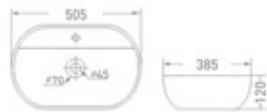

■ Color

7065 - Matt Black
 Table Mounted
 with Pop-up waste coupling
 Size : 505 x 385 x 120 mm
 Color ■

7064 - Matt Black
 Table Mounted
 with Pop-up waste coupling
 Size : 405 x 405 x 120 mm
 Color ■

7067 - Matt Grey
 Table Mounted
 with Pop-up waste coupling
 Size : 615 x 360 x 110 mm
 Color

7065 - Matt Grey
 Table Mounted
 with Pop-up waste coupling
 Size : 505 x 385 x 120 mm
 Color

7064 - Matt Grey
 Table Mounted
 with Pop-up waste coupling
 Size : 405 x 405 x 120 mm
 Color

Matt Ceramic Wash Basins