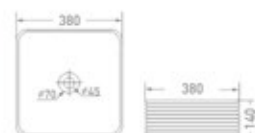

Size : 600 x 400 x 150 mm

Color

▲
1652

Table Mounted

Size : 600 x 380 x 160 mm

Color

Large Ceramic Wash Basins

▲
1782
 Table Mounted
 Size : 650 x 380 x 115 mm
 Color □

▲
1783 - Glossy White
 Table Mounted
 Size : 560 x 355 x 120 mm
 □ Color

▲
1770
 Table Mounted
 Size : 640 x 410 x 130 mm
 □ Color

Mid-Sized & Compact Ceramic Wash Basins

The needs and desires of the urban modern family strongly influenced the creation of this range, resulting in a contemporary, highly adaptable range of basins which are perfect for compact bathrooms. This collection is practical without compromising on style.

1760
 Table Mounted
 Size : 550 x 400 x 140 mm
 Color

1761
 Table Mounted
 Size : 380 x 380 x 140 mm
 Color

▲

1769

Table Mounted

Size : 505 x 380 x 160 mm

Color

▶ **1768**