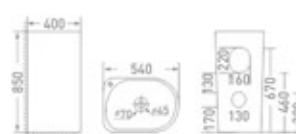

CERAMIC PEDESTAL WASH BASINS

Ceramic Pedestal Wash Basins

1778
Floor Mounted
Size : 400 x 850 mm
 Color

1780
Floor Mounted
Size : 400 x 400 x 850 mm
 Color

1750
Floor Mounted
Size : 510 x 460 x 860 mm
 Color