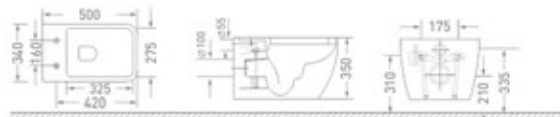

▲
1804 - Matt Black
WC with UF Seat Cover
Size : 500 x 340 x 350 mm
Color ■