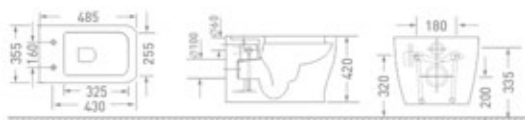

Size : 525 x 380 x 400 mm

Color

Soft-Close
Toilet Seat

▲
1620
 WC with PVC Seat Cover
 Size : 495 x 360 x 420 mm
 Color

▲
1801
 WC with PVC Seat Cover
 Size : 485 x 355 x 420 mm
 Color

◀ **1619**

WC with PVC Seat Cover