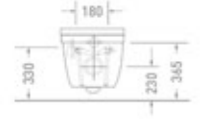

WALL HUNG TOILETS WITH PVC SEAT COVER

▲
1814

WC with PVC Seat Cover
Size : 500 x 355 x 380 mm
Color

Wall Hung Toilets with PVC Seat Cover

◀ **1570**

WC with PVC Seat Cover

Size : 520 x 360 x 395 mm

Color