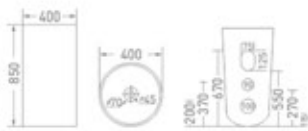

CERAMIC PEDESTAL WASH BASINS

Ceramic Pedestal Wash Basins

1778
Floor Mounted
Size : 400 x 850 mm
 Color

1780
Floor Mounted
Size : 400 x 400 x 850 mm
 Color

1750
Floor Mounted
Size : 510 x 460 x 860 mm
 Color