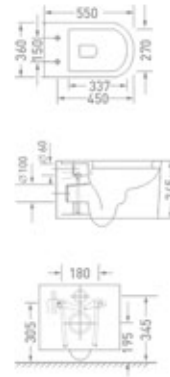

1811
 WC with UF Seat Cover
 Size : 540 x 380 x 410 mm
 Color □

◀ **1816**
WC with UF Slim Seat Cover
Size : 570 x 350 x 330 mm
Color □

Easy-Remove Toilet Seat System

Soft-Close Toilet Seat

◀ **1816 - Glossy Black**
WC with UF Slim Seat Cover
Size : 570 x 350 x 330 mm
Color ■

Easy-Remove Toilet Seat System

Soft-Close Toilet Seat

1806

WC with UF Seat Cover

Size : 550 x 360 x 345 mm

Color

Easy-Remove Toilet Seat System

Soft-Close Toilet Seat