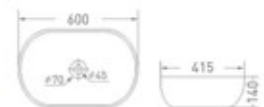

7068 - Silver ▶
 Table Mounted
 Size : 500 x 400 x 140 mm
 □ Color

◀ **7073 - Matt Rose Gold**
Table Mounted
Size : 355 x 115 mm
Color 

◀ **7073 - Matt Gold**
Table Mounted
Size : 355 x 115 mm
Color 

7073 - Matt White ▶
Table Mounted
Size : 355 x 115 mm
 Color

7073 - Matt Silver ▶
Table Mounted
Size : 355 x 115 mm
 Color

AQUANT

Large Ceramic Wash Basins

Our basins are based on a theme of soft minimalism. Strong, simple lines are beautifully balanced by soft sculptural edges. Like a sculpted work of art, each basin is destined to become a showpiece within the bathroom.

1764
 Table Mounted
 Size : 810 x 400 x 140 mm
 Color

1762
 Table Mounted
 Size : 600 x 415 x 140 mm
 Color

▲

1765

Table Mounted

Size : 815 x 415 x 140 mm

Color

▶ **1763**