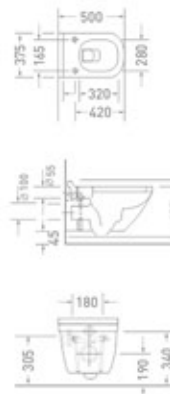

Easy-Remove Toilet Seat System

Soft-Close Toilet Seat