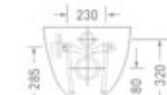

-  Soft-Close Toilet Seat
-  Rimless Design

WALL HUNG TOILETS WITH IN-BUILT JET

▲ 1538 - UF J

WC with Slim UF Seat Cover

Size : 535 x 345 x 400 mm

Color

Easy-Remove
Toilet Seat System

Soft-Close
Toilet Seat