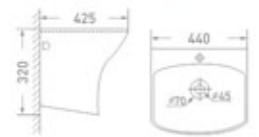

▲
1742
Wall Mounted
Size : 440 x 425 x 320 mm
☐ Color