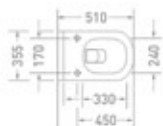

Size : 510 x 355 x 415 mm

Color

Easy-Remove
Toilet Seat System

Soft-Close
Toilet Seat

Premium Wall Hung Toilets with Ultra Slim UF Seat Cover

1823
 WC with UF Seat Cover
 Size : 515 x 355 x 405 mm
 Color □