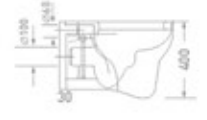

Soft-Close
Toilet Seat

◀ **1538**

WC with PVC Seat Cover

Size : 535 x 345 x 400 mm

Color

Soft-Close
Toilet Seat

◀ **1549**

WC with PVC Seat Cover