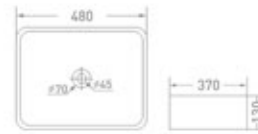

1539
Table Mounted
Size : 480 x 370 x 130 mm
☐ ☐ Color