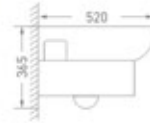

Soft-Close
Toilet Seat