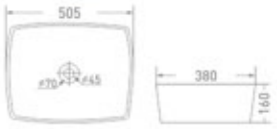

▲
1783 - Glossy White
 Table Mounted
 Size : 560 x 355 x 120 mm
 □ Color

▲
1770
 Table Mounted
 Size : 640 x 410 x 130 mm
 □ Color

Mid-Sized & Compact Ceramic Wash Basins

The needs and desires of the urban modern family strongly influenced the creation of this range, resulting in a contemporary, highly adaptable range of basins which are perfect for compact bathrooms. This collection is practical without compromising on style.

1760
 Table Mounted
 Size : 550 x 400 x 140 mm
 Color

1761
 Table Mounted
 Size : 380 x 380 x 140 mm
 Color

▲

1769

Table Mounted

Size : 505 x 380 x 160 mm

Color

▶ **1768**

Table Mounted

Size : 405 x 405 x 160 mm

Color

1746
Table Mounted
Size : 495 x 395 x 150 mm
 Color

1745
Table Mounted
Size : 390 x 390 x 140 mm
 Color

1718
Table Mounted
Size : 460 x 325 x 140 mm
 Color

1714
Table Mounted
Size : 490 x 400 x 150 mm
 Color