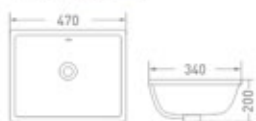

▲
1742
 Wall Mounted
 Size : 440 x 425 x 320 mm
 Color

◀ **1781**
 Wall Mounted
 Size : 460 x 420 x 370 mm
 Color

1637
Under Counter
Size : 470 x 340 x 200 mm
Color

1715
Under Counter
Size : 500 x 415 x 190 mm
Color

CERAMIC PEDESTAL WASH BASINS

Ceramic Pedestal Wash Basins

1778
Floor Mounted
Size : 400 x 850 mm
 Color

1780
Floor Mounted
Size : 400 x 400 x 850 mm
 Color

1750
Floor Mounted
Size : 510 x 460 x 860 mm
 Color