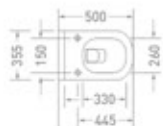

Wall Hung Toilets with PVC Seat Cover