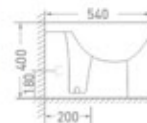

Soft-Close
Toilet Seat