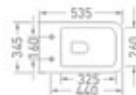

-  Soft-Close Toilet Seat
-  Rimless Design

WALL HUNG TOILETS WITH IN-BUILT JET

▲ 1538 - UF J

WC with Slim UF Seat Cover

Size : 535 x 345 x 400 mm

Color

Easy-Remove
Toilet Seat System

Soft-Close
Toilet Seat