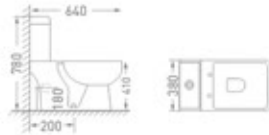

▲
1803

Two-Piece Floor Mounted Couple Suite with PVC Seat Cover

Size : 640 x 380 x 780 mm Trap Distance : 'P' - 180 mm/'S' - 200 mm

Color ☐

Soft-Close
Toilet Seat