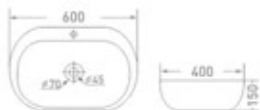

Size : 500 x 440 x 160 mm

Color

1702
Table Mounted
Size : 800 x 390 x 120 mm
 Color

1704
Table Mounted
Size : 650 x 420 x 110 mm
 Color

7067 - Glossy White
 Table Mounted
 Size : 615 x 360 x 110 mm
 Color

1754
 Table/Wall Mounted
 Size : 600 x 420 x 120 mm
 Color

1747
 Table Mounted
 Size : 605 x 425 x 150 mm
 Color

▲
1728

Table Mounted

Size : 715 x 410 x 145 mm

Color

▲
1772

Table/Wall Mounted

Size : 600 x 400 x 150 mm

Color

▲
1652

Table Mounted

Size : 600 x 380 x 160 mm

Color

Large Ceramic Wash Basins

▲
1782
 Table Mounted
 Size : 650 x 380 x 115 mm
 Color □

▲
1783 - Glossy White
 Table Mounted
 Size : 560 x 355 x 120 mm
 □ Color

▲
1770
 Table Mounted
 Size : 640 x 410 x 130 mm
 □ Color

Mid-Sized & Compact Ceramic Wash Basins

The needs and desires of the urban modern family strongly influenced the creation of this range, resulting in a contemporary, highly adaptable range of basins which are perfect for compact bathrooms. This collection is practical without compromising on style.