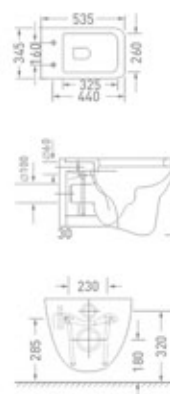

1812

WC with UF Seat Cover

Size : 500 x 375 x 405 mm

Color

Easy-Remove Toilet Seat System

Soft-Close Toilet Seat

1538 - UF

WC with UF Seat Cover

Size : 535 x 345 x 400 mm

Color

Easy-Remove Toilet Seat System

Soft-Close Toilet Seat

RIMLESS WALL HUNG TOILETS

1825

Rimless WC with Slim UF Seat Cover

Size : 520 x 355 x 420 mm