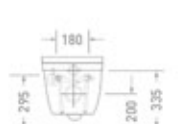

RIMLESS WALL HUNG TOILETS

1825

Rimless WC with Slim UF Seat Cover

Size : 520 x 355 x 420 mm

Color ☐

Easy-Remove
Toilet Seat System

Soft-Close
Toilet Seat

Rimless
Design

1819

Rimless WC with Slim UF Seat Cover

Size : 510 x 370 x 420 mm

Color ☐

Easy-Remove
Toilet Seat System

Soft-Close
Toilet Seat

Rimless
Design