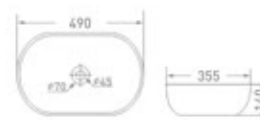

▲
1783 - Glossy White
 Table Mounted
 Size : 560 x 355 x 120 mm
 □ Color

▲
1770
 Table Mounted
 Size : 640 x 410 x 130 mm
 □ Color

Mid-Sized & Compact Ceramic Wash Basins

The needs and desires of the urban modern family strongly influenced the creation of this range, resulting in a contemporary, highly adaptable range of basins which are perfect for compact bathrooms. This collection is practical without compromising on style.

1760
 Table Mounted
 Size : 550 x 400 x 140 mm
 Color

1761
 Table Mounted
 Size : 380 x 380 x 140 mm
 Color

▲

1769

Table Mounted

Size : 505 x 380 x 160 mm

Color

▶ **1768**

Table Mounted

Size : 405 x 405 x 160 mm

Color

1746
Table Mounted
Size : 495 x 395 x 150 mm
 Color

1745
Table Mounted
Size : 390 x 390 x 140 mm
 Color

1718
Table Mounted
Size : 460 x 325 x 140 mm
 Color

1714
Table Mounted
Size : 490 x 400 x 150 mm
 Color

1740
Table Mounted
Size : 510 x 390 x 140 mm
 Color

1749
Table Mounted
Size : 490 x 355 x 140 mm
 Color

1739
Table Mounted
Size : 410 x 145 mm
 Color

1713
Table Mounted
Size : 400 x 400 x 150 mm
 Color

1723
Table Mounted
Size : 580 x 350 x 115 mm
 Color