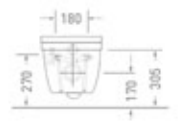

Color

Easy-Remove
Toilet Seat System

Soft-Close
Toilet Seat

Rimless
Design

1819

Rimless WC with Slim UF Seat Cover

Size : 510 x 370 x 420 mm

Color