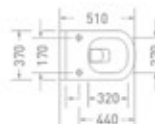

RIMLESS WALL HUNG TOILETS

1825

Rimless WC with Slim UF Seat Cover

Size : 520 x 355 x 420 mm

Color ☐

Easy-Remove
Toilet Seat System

Soft-Close
Toilet Seat

Rimless
Design

1819

Rimless WC with Slim UF Seat Cover

Size : 510 x 370 x 420 mm

Color ☐

Easy-Remove
Toilet Seat System

Soft-Close
Toilet Seat

Rimless
Design