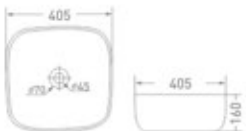

Size : 600 x 400 x 150 mm

Color

▲
1652

Table Mounted

Size : 600 x 380 x 160 mm

Color

Large Ceramic Wash Basins

▲
1782
 Table Mounted
 Size : 650 x 380 x 115 mm
 Color □

▲
1783 - Glossy White
 Table Mounted
 Size : 560 x 355 x 120 mm
 □ Color

▲
1770
 Table Mounted
 Size : 640 x 410 x 130 mm
 □ Color

Mid-Sized & Compact Ceramic Wash Basins

The needs and desires of the urban modern family strongly influenced the creation of this range, resulting in a contemporary, highly adaptable range of basins which are perfect for compact bathrooms. This collection is practical without compromising on style.

1760
 Table Mounted
 Size : 550 x 400 x 140 mm
 Color

1761
 Table Mounted
 Size : 380 x 380 x 140 mm
 Color

▲

1769

Table Mounted

Size : 505 x 380 x 160 mm

Color

▶ **1768**

Table Mounted

Size : 405 x 405 x 160 mm

Color

1746
Table Mounted
Size : 495 x 395 x 150 mm
 Color

1745
Table Mounted
Size : 390 x 390 x 140 mm
 Color

1718
Table Mounted
Size : 460 x 325 x 140 mm
 Color

1714
Table Mounted
Size : 490 x 400 x 150 mm
 Color