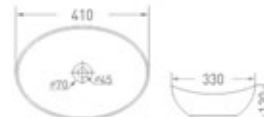

1774
Table Mounted
Size : 500 x 405 x 105 mm
 Color

1735
Table Mounted
Size : 420 x 420 x 135 mm
 Color

1773
Table Mounted
Size : 360 x 350 x 130 mm
 Color

1744
Table Mounted
Size : 300 x 300 x 115 mm
 Color

1777 - White
Table Mounted
Size : 560 x 395 x 150 mm
 Color

1776 - White
Table Mounted
Size : 410 x 380 x 150 mm
 Color

1604
Table Mounted
Size : 410 x 330 x 130 mm
 Color

Mid-Sized & Compact Ceramic Wash Basins