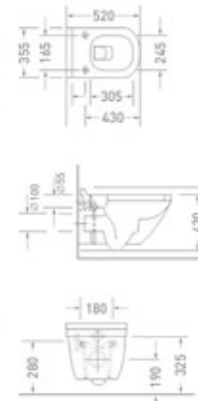

Easy-Remove
Toilet Seat System

Soft-Close
Toilet Seat

Rimless
Design

◀ **1824**
Rimless WC with Slim UF Seat Cover
Size : 520 x 355 x 420 mm
Color

-  Easy-Remove Toilet Seat System
-  Soft-Close Toilet Seat
-  Rimless Design

◀ **1538 - UF R**
Rimless WC with Slim UF Seat Cover
Size : 535 x 345 x 400 mm
Color

-  Easy-Remove Toilet Seat System
-  Soft-Close Toilet Seat
-  Rimless Design

◀ **1538 - R**
Rimless WC with PVC Seat Cover
Size : 535 x 345 x 400 mm
Color