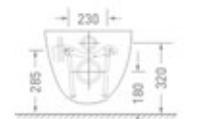

Soft-Close
Toilet Seat

◀ **1538**

WC with PVC Seat Cover

Size : 535 x 345 x 400 mm

Color

Soft-Close
Toilet Seat

◀ **1549**

WC with PVC Seat Cover