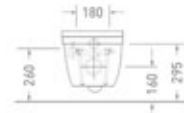

Size : 510 x 355 x 415 mm

Color

Easy-Remove
Toilet Seat System

Soft-Close
Toilet Seat

Premium Wall Hung Toilets with Ultra Slim UF Seat Cover

1823
 WC with UF Seat Cover
 Size : 515 x 355 x 405 mm
 Color □