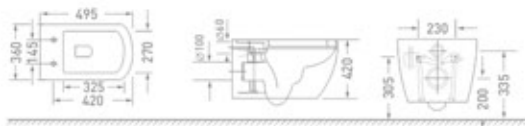

Size : 525 x 380 x 400 mm

Color

Soft-Close
Toilet Seat

▲
1620
 WC with PVC Seat Cover
 Size : 495 x 360 x 420 mm
 Color

▲
1801
 WC with PVC Seat Cover
 Size : 485 x 355 x 420 mm
 Color

◀ **1619**

WC with PVC Seat Cover