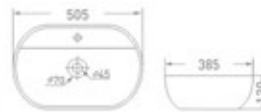

Matt Ceramic Wash Basins

With a striking theme of bold, dramatic design – each Matt Finish Wash Basin in our collection is a signature piece which will provide a focal point for your bathroom.

7067 - Matt Black
 Table Mounted
 with Pop-up waste coupling
 Size : 615 x 360 x 110 mm

■ Color

7065 - Matt Black
 Table Mounted
 with Pop-up waste coupling
 Size : 505 x 385 x 120 mm
 Color ■

7064 - Matt Black
 Table Mounted
 with Pop-up waste coupling
 Size : 405 x 405 x 120 mm
 Color ■

7067 - Matt Grey
 Table Mounted
 with Pop-up waste coupling
 Size : 615 x 360 x 110 mm
 Color