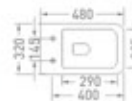

Size : 520 x 355 x 365 mm

Color

Soft-Close
Toilet Seat

◀ **1813**

WC with PVC Seat Cover

Size : 480 x 320 x 415 mm

Color

Soft-Close
Toilet Seat