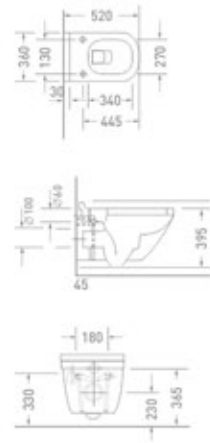

Wall Hung Toilets with In-Built Jet

1570 - J

WC with PVC Seat Cover

Size : 520 x 360 x 395 mm

Color

Soft-Close
Toilet Seat

1538 - J

WC with PVC Seat Cover

Size : 535 x 345 x 400 mm

Color

Soft-Close
Toilet Seat

1549 - J

WC with PVC Seat Cover

Size : 525 x 380 x 400 mm

Color

Soft-Close
Toilet Seat