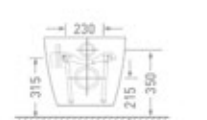

Soft-Close
Toilet Seat