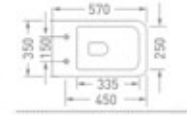

1811
 WC with UF Seat Cover
 Size : 540 x 380 x 410 mm
 Color □

◀ **1816**
WC with UF Slim Seat Cover
Size : 570 x 350 x 330 mm
Color □

Easy-Remove Toilet Seat System

Soft-Close Toilet Seat

◀ **1816 - Glossy Black**
WC with UF Slim Seat Cover
Size : 570 x 350 x 330 mm
Color ■