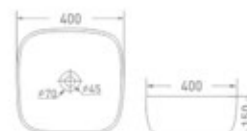

▲
1783 - Glossy White
 Table Mounted
 Size : 560 x 355 x 120 mm
 □ Color

▲
1770
 Table Mounted
 Size : 640 x 410 x 130 mm
 □ Color

Mid-Sized & Compact Ceramic Wash Basins

The needs and desires of the urban modern family strongly influenced the creation of this range, resulting in a contemporary, highly adaptable range of basins which are perfect for compact bathrooms. This collection is practical without compromising on style.

1760
 Table Mounted
 Size : 550 x 400 x 140 mm
 Color

1761
 Table Mounted
 Size : 380 x 380 x 140 mm
 Color

▲

1769

Table Mounted

Size : 505 x 380 x 160 mm

Color

▶ **1768**

Table Mounted

Size : 405 x 405 x 160 mm

Color

1746
Table Mounted
Size : 495 x 395 x 150 mm
 Color

1745
Table Mounted
Size : 390 x 390 x 140 mm
 Color

1718
Table Mounted
Size : 460 x 325 x 140 mm
 Color

1714
Table Mounted
Size : 490 x 400 x 150 mm
 Color

1740
Table Mounted
Size : 510 x 390 x 140 mm
 Color

1749
Table Mounted
Size : 490 x 355 x 140 mm
 Color

1739
Table Mounted
Size : 410 x 145 mm
 Color

1713
Table Mounted
Size : 400 x 400 x 150 mm
 Color

1723
Table Mounted
Size : 580 x 350 x 115 mm
 Color